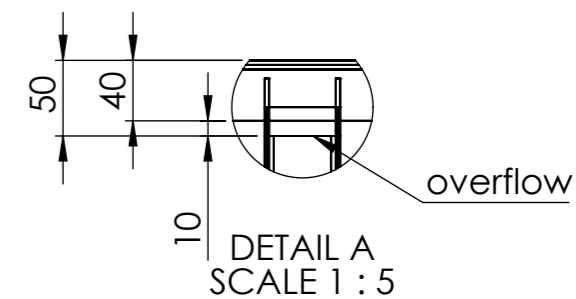

DETAIL B
SCALE 1 : 5

DETAIL A
SCALE 1 : 5

		DATE		TITLE:
DRAWN	Luuk van den Heuvel	2-2-2020		3mm Corten
REVISION	Benny Dijkhuis	4-11-2020		

ADEZZ[®]
WE PRODUCE GARDEN PRODUCTS FOR PROFESSIONALS

Liessentstraat 4, 5405 AG Uden (NL).
t 0031 (0)413 - 27 41 68.
e info@adezz.com, i www.adezz.com

Color: - Mass (kg): **358.00**

SCALE:1:20

SHEET 1 OF 14

Drawing.

VC4_

A3