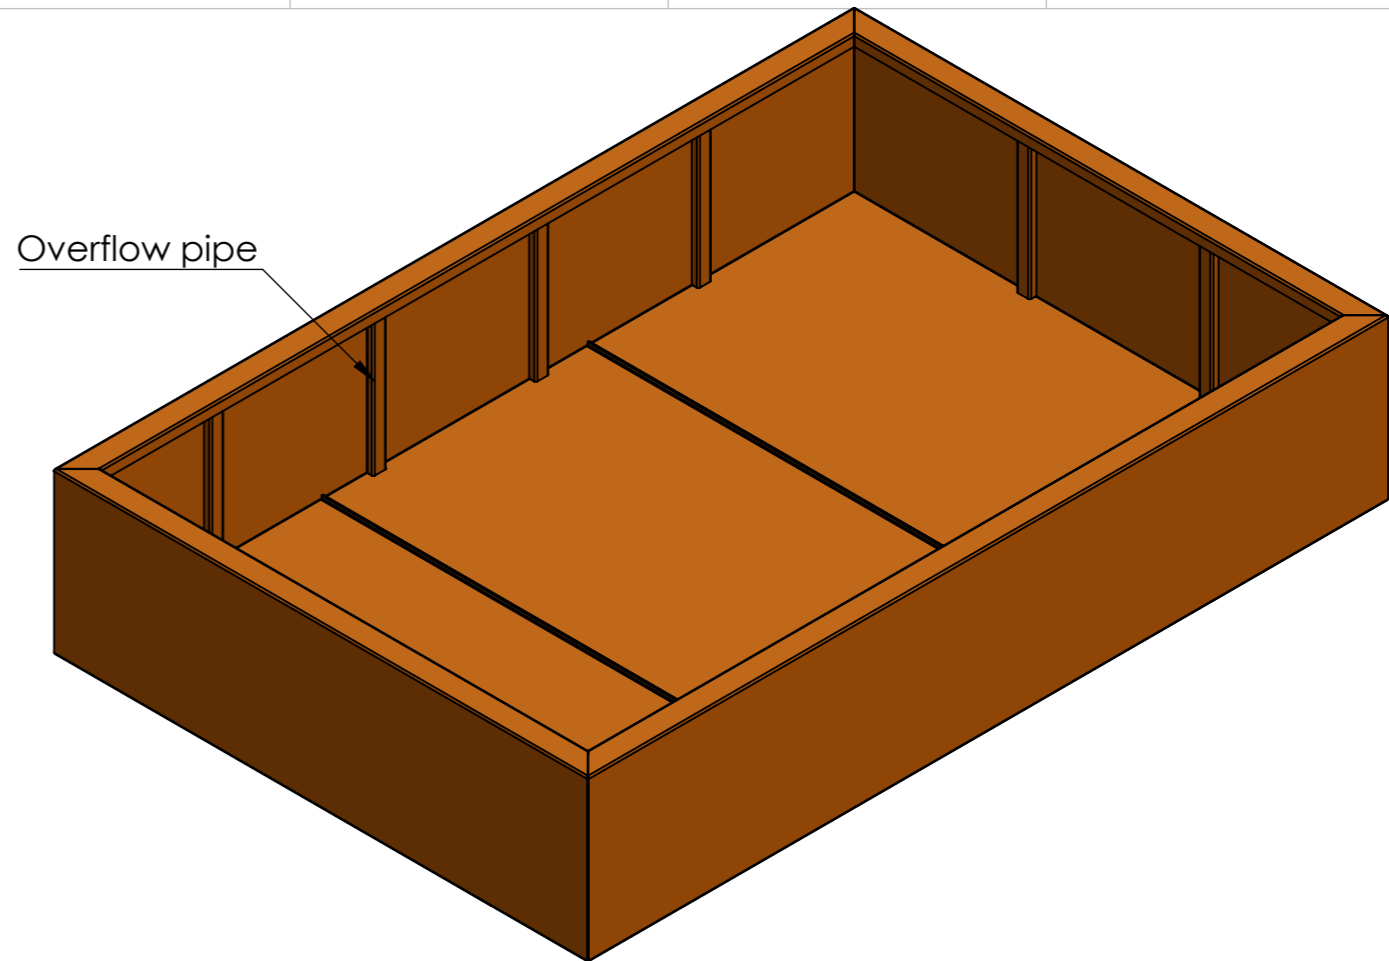

DETAIL B
SCALE 1 : 5

DETAIL A
SCALE 1 : 5

		DATE		TITLE:
DRAWN	Luuk van den Heuvel	2-2-2020		3mm Corten
REVISION	Benny Dijkhuis	4-11-2020		

ADEZZ[®]
WE PRODUCE GARDEN PRODUCTS FOR PROFESSIONALS

Liessentstraat 4, 5405 AG Uden (NL).
t 0031 (0)413 - 27 41 68.
e info@adezz.com, i www.adezz.com

Color: - Mass (kg): **358.00**

SCALE:1:20

SHEET 1 OF 14

Drawing.

VC4_

A3